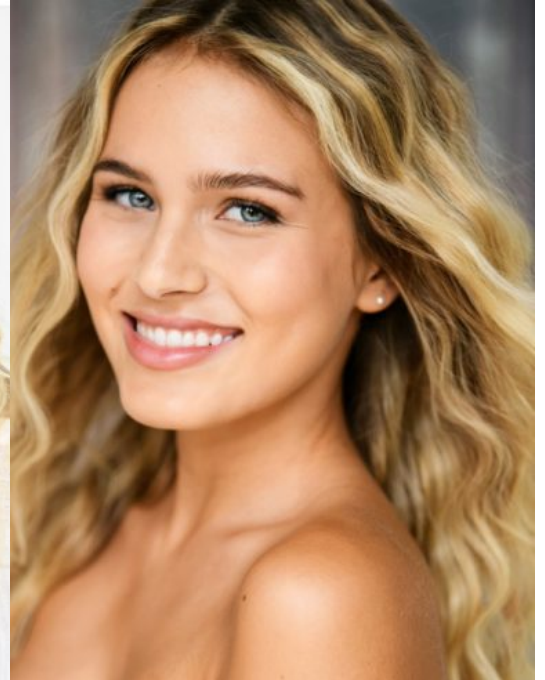

Tommi Rose

Gender: Female

Age: 20

Height: 163cm/5ft 4inch

Weight (lbs): 105

Chest/Bust: 32

Waist: 23

Hips: 30

Hair Color: Brown

Hair Length: Long

Eye Color: Blue

Dress Size: 2

Shoe Size: 7

Additional Skills: Singing

Gallery:

Biography:

Tomi Rose is a model/actress from South Florida. She began her career in the entertainment industry as a baby model for newborn products.

Tommi has gained great fame for her role as Simone in the popular television series "I Am Frankie". She made her debut in the second season in 2018 after appearing in the movie BFF in 2016.