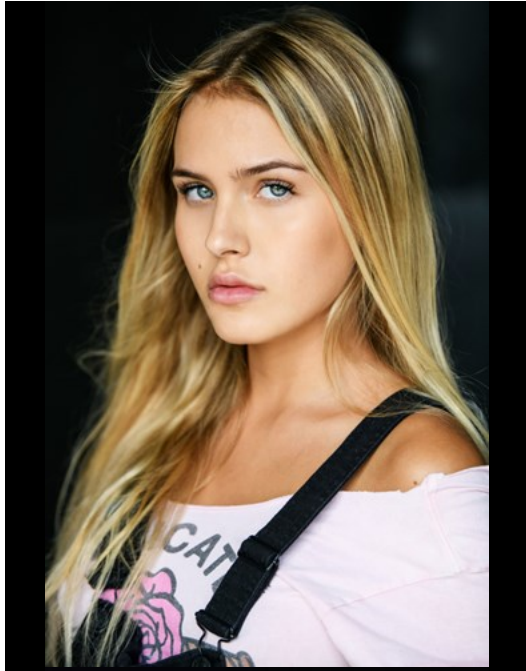

Tommi Rose

Gender: Female

Age: 20

Height: 163cm/5ft 4inch

Weight (lbs): 105

Chest/Bust: 32

Waist: 23

Hips: 30

Hair Color: Brown

Hair Length: Long

Eye Color: Blue

Dress Size: 2

Shoe Size: 7

Additional Skills: Singing

Gallery:

Biography:

Tomi Rose is a model/actress from South Florida. She began her career in the entertainment industry as a baby model for newborn products.

Tommi has gained great fame for her role as Simone in the popular television series "I Am Frankie". She made her debut in the second season in 2018 after appearing in the movie BFF in 2016.